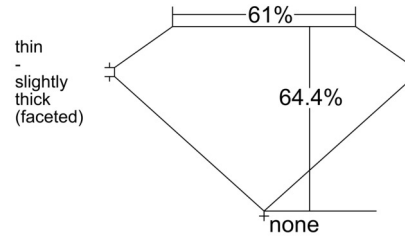

GIA NATURAL DIAMOND GRADING REPORT

April 28, 2026
 GIA Report Number 5553137991
 Shape and Cutting Style Oval Brilliant
 Measurements 8.81 x 6.48 x 4.18 mm

GRADING RESULTS

Carat Weight 1.51 carat
 Color Grade F
 Clarity Grade SI1

ADDITIONAL GRADING INFORMATION

Polish Excellent
 Symmetry Very Good
 Fluorescence Faint
 Inscription(s): GIA 5553137991

Comments: Clouds, pinpoints and surface graining are not shown.

PROPORTIONS

Profile not to actual proportions

CLARITY CHARACTERISTICS

KEY TO SYMBOLS*

- Crystal
- ~ Feather
- ∖ Needle
- ∧ Natural

* Red symbols denote internal characteristics (inclusions). Green or black symbols denote external characteristics (blemishes). Diagram is an approximate representation of the diamond, and symbols shown indicate type, position, and approximate size of clarity characteristics. All clarity characteristics may not be shown. Details of finish are not shown.