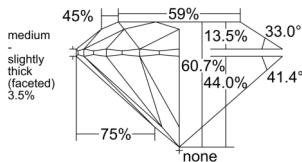

GIA®

FACSIMILE

GIA REPORT 5553141848

Verify this report at GIA.edu

GIA NATURAL DIAMOND DOSSIER®

April 30, 2026
GIA Report Number 5553141848
Shape and Cutting Style ..... Round Brilliant
Measurements ..... 4.77 - 4.79 x 2.90 mm

GRADING RESULTS

Carat Weight ..... 0.40 carat
Color Grade ..... J
Clarity Grade VS1
Cut Grade ..... Excellent

ADDITIONAL GRADING INFORMATION

Polish ..... Excellent
Symmetry ..... Excellent
Fluorescence ..... None
Clarity Characteristics ..... Cloud
Inscription(s): GIA 5553141848

PROPORTIONS

Profile to actual proportions

GRADING SCALES

GIA COLOR SCALE	GIA CLARITY SCALE	GIA CUT SCALE	
D	FLAWLESS	EXCELLENT	
E	INTERNALLY FLAWLESS		
F		VVS₁	VERY GOOD
G	VVS₂		
H	VS₁	GOOD	
I	VS₂		
J	SI₁	FAIR	
K	SI₂		
L	I₁	POOR	
M	I₂		
N	I₃		
O			
P			
Q			
R			
S			
T			
U			
V			
W			
X			
Y			
Z