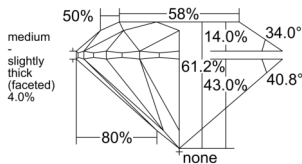

GIA®

FACSIMILE

GIA REPORT

5553141907

Verify this report at GIA.edu

GIA NATURAL DIAMOND DOSSIER®

April 30, 2026
GIA Report Number 5553141907
Shape and Cutting Style ..... Round Brilliant
Measurements ..... 4.74 - 4.77 x 2.91 mm

GRADING RESULTS

Carat Weight ..... 0.40 carat
Color Grade I
Clarity Grade VS1
Cut Grade ..... Excellent

ADDITIONAL GRADING INFORMATION

Polish ..... Excellent
Symmetry ..... Excellent
Fluorescence ..... None
Clarity Characteristics..... Crystal, Feather, Pinpoint
Inscription(s): GIA 5553141907

PROPORTIONS

Profile to actual proportions

GRADING SCALES

GIA COLOR SCALE

COLORLESS	D
	E
	F
	G
	H
	I
NEAR COLORLESS	J
	K
	L
FAIN	M
	N
	O
	P
VERY LIGHT	Q
	R
	S
	T
	U
	V
LIGHT	W
	X
	Y
	Z

GIA CLARITY SCALE

FLAWLESS	INTERNAL FLAWLESS	
		FLAWLESS
VERY VERY SLIGHTLY INCLUDED	VVS₁	
	VVS₂	
VERY SLIGHTLY INCLUDED	VS₁	
	VS₂	
SLIGHTLY INCLUDED	SI₁	
	SI₂	
INCLUDED	I₁	
	I₂	
	I₃	

GIA CUT SCALE

EXCELLENT
VERY GOOD
GOOD
FAIR
POOR