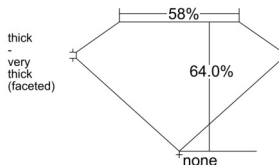

GIA®

FACSIMILE

GIA REPORT 5553144834

Verify this report at GIA.edu

GIA NATURAL DIAMOND DOSSIER®

April 30, 2026
GIA Report Number 5553144834
Shape and Cutting Style ..... Marquise Brilliant
Measurements ..... 8.10 x 4.41 x 2.82 mm

GRADING RESULTS

Carat Weight ..... 0.60 carat
Color Grade ..... D
Clarity Grade VVS2

ADDITIONAL GRADING INFORMATION

Polish ..... Very Good
Symmetry ..... Very Good
Fluorescence ..... Faint
Clarity Characteristics ..... Needle, Pinpoint
Inscription(s): GIA 5553144834

PROPORTIONS

Profile not to actual proportions

GRADING SCALES

GIA COLOR SCALE		GIA CLARITY SCALE			
COLORLESS	D	VERY VERY SLIGHTLY INCLUDED	FLAWLESS		
	E		INTERNALLY FLAWLESS		
	F	VERY SLIGHTLY INCLUDED	VVS₁		
	G		VVS₂		
	H		VS₁		
	NEAR COLORLESS	I	SLIGHTLY INCLUDED	VS₂	
		J		SI₁	
		FAINT	K	INCLUDED	SI₂
			L		I₁
			M		I₂
N			I₃		
VERT LIGHT	O	INCLUDED			
	P				
	Q				
	R				
	S				
	T				
	U				
	V				
LIGHT	W				
	X				
	Y				
	Z