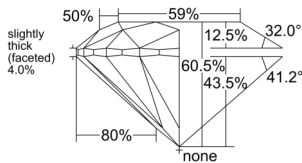

GIA®

FACSIMILE

GIA REPORT 5553145808

Verify this report at GIA.edu

GIA NATURAL DIAMOND DOSSIER®

April 29, 2026
GIA Report Number 5553145808
Shape and Cutting Style ..... Round Brilliant
Measurements ..... 4.79 - 4.80 x 2.90 mm

GRADING RESULTS

Carat Weight ..... 0.41 carat
Color Grade ..... H
Clarity Grade VVS2
Cut Grade ..... Excellent

ADDITIONAL GRADING INFORMATION

Polish ..... Excellent
Symmetry ..... Excellent
Fluorescence ..... None
Clarity Characteristics ..... Pinpoint
Inscription(s): GIA 5553145808

PROPORTIONS

Profile to actual proportions

GRADING SCALES

GIA COLOR SCALE	GIA CLARITY SCALE	GIA CUT SCALE	
D	FLAWLESS	EXCELLENT	
E	INTERNALLY FLAWLESS		
F		VVS₁	VERY GOOD
G	VVS₂		
H	VS₁	GOOD	
I	VS₂		
J	SI₁	FAIR	
K	SI₂		
L	I₁	POOR	
M	I₂		
N	I₃		
O			
P			
Q			
R			
S			
T			
U			
V			
W			
X			
Y			
Z