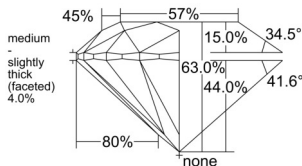

GIA®

FACSIMILE

GIA REPORT 5553151439

Verify this report at GIA.edu

GIA NATURAL DIAMOND DOSSIER®

April 30, 2026
GIA Report Number 5553151439
Shape and Cutting Style ..... Round Brilliant
Measurements ..... 4.90 - 4.93 x 3.10 mm

GRADING RESULTS

Carat Weight ..... 0.46 carat
Color Grade ..... F
Clarity Grade VS2
Cut Grade ..... Excellent

ADDITIONAL GRADING INFORMATION

Polish ..... Excellent
Symmetry ..... Excellent
Fluorescence ..... None
Clarity Characteristics ..... Crystal, Cloud
Inscription(s): GIA 5553151439

PROPORTIONS

Profile to actual proportions

GRADING SCALES

GIA COLOR SCALE	GIA CLARITY SCALE	GIA CUT SCALE
D	FLAWLESS	EXCELLENT
E	FLAWLESS	
F	INTERNALLY FLAWLESS	VERY GOOD
G	VVS₁	
H	VVS₂	GOOD
I	VS₁	
J	VS₂	FAIR
K	SI₁	
L	SI₂	POOR
M	I₁	
N	I₂	
O	I₃	
P		
Q		
R		
S		
T		
U		
V		
W		
X		
Y		
Z