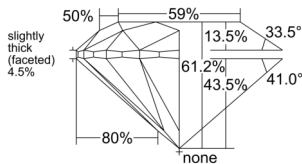

GIA®

FACSIMILE

GIA REPORT 5553164876

Verify this report at GIA.edu

GIA NATURAL DIAMOND DOSSIER®

May 05, 2026
GIA Report Number 5553164876
Shape and Cutting Style ..... Round Brilliant
Measurements ..... 3.63 - 3.66 x 2.23 mm

GRADING RESULTS

Carat Weight ..... 0.18 carat
Color Grade ..... E
Clarity Grade VS1
Cut Grade ..... Excellent

ADDITIONAL GRADING INFORMATION

Polish ..... Excellent
Symmetry ..... Excellent
Fluorescence ..... Faint
Clarity Characteristics ..... Feather
Inscription(s): GIA 5553164876

PROPORTIONS

Profile to actual proportions

GRADING SCALES

GIA COLOR SCALE	GIA CLARITY SCALE	GIA CUT SCALE	
D	FLAWLESS	EXCELLENT	
E	INTERNALLY FLAWLESS		
F		VVS₁	VERY GOOD
G	VVS₂		
H	VS₁	GOOD	
I	VS₂		
J	SI₁	FAIR	
K	SI₂		
L	I₁	POOR	
M			
N			
O	I₂		
P			
Q			
R	I₃		
S			
T			
U			
V			
W			
X			
Y			
Z