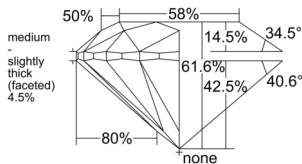

GIA®

FACSIMILE

GIA REPORT 5553173914

Verify this report at GIA.edu

GIA NATURAL DIAMOND DOSSIER®

May 05, 2026
GIA Report Number 5553173914
Shape and Cutting Style ..... Round Brilliant
Measurements ..... 4.85 - 4.87 x 2.99 mm

GRADING RESULTS

Carat Weight ..... 0.44 carat
Color Grade I
Clarity Grade VS1
Cut Grade ..... Excellent

ADDITIONAL GRADING INFORMATION

Polish ..... Excellent
Symmetry ..... Excellent
Fluorescence ..... None
Clarity Characteristics..... Crystal, Needle
Inscription(s): GIA 5553173914

PROPORTIONS

Profile to actual proportions

GRADING SCALES

GIA COLOR SCALE	GIA CLARITY SCALE	GIA CUT SCALE	
D	FLAWLESS	EXCELLENT	
E	INTERNALLY FLAWLESS		
F		VVS₁	VERY GOOD
G	VVS₂		
H	VS₁	GOOD	
I	VS₂		
J	SI₁	FAIR	
K	SI₂		
L	I₁	POOR	
M	I₂		
N	I₃		
O			
P			
Q			
R			
S			
T			
U			
V			
W			
X			
Y			
Z