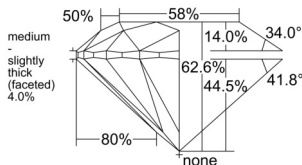

GIA®

FACSIMILE

GIA REPORT 5553178948

Verify this report at GIA.edu

GIA NATURAL DIAMOND DOSSIER®

May 07, 2026
GIA Report Number 5553178948
Shape and Cutting Style ..... Round Brilliant
Measurements ..... 5.43 - 5.46 x 3.41 mm

GRADING RESULTS

Carat Weight ..... 0.62 carat
Color Grade ..... E
Clarity Grade VS1
Cut Grade ..... Excellent

ADDITIONAL GRADING INFORMATION

Polish ..... Excellent
Symmetry ..... Excellent
Fluorescence ..... None
Clarity Characteristics ..... Cloud, Pinpoint
Inscription(s): GIA 5553178948

PROPORTIONS

Profile to actual proportions

GRADING SCALES

GIA COLOR SCALE

COLORLESS	D
	E
	F
	G
	H
	I
NEAR COLORLESS	J
	K
	L
FAIN	M
	N
	O
	P
VERY LIGHT	Q
	R
	S
	T
	U
	V
	W
	X
	Y
LIGHT	Z

GIA CLARITY SCALE

FLAWLESS	INTERNAL FLAWLESS	
		FLAWLESS
VERY VERY SLIGHTLY INCLUDED	VVS₁	
	VVS₂	
VERY SLIGHTLY INCLUDED	VS₁	
	VS₂	
SLIGHTLY INCLUDED	SI₁	
	SI₂	
INCLUDED	I₁	
	I₂	
	I₃	

GIA CUT SCALE

EXCELLENT
VERY GOOD
GOOD
FAIR
POOR