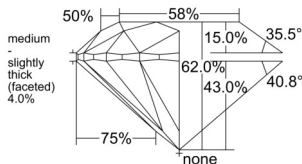

GIA®

FACSIMILE

GIA REPORT 5553183621

Verify this report at GIA.edu

GIA NATURAL DIAMOND DOSSIER®

May 05, 2026
GIA Report Number 5553183621
Shape and Cutting Style ..... Round Brilliant
Measurements ..... 5.06 - 5.09 x 3.15 mm

GRADING RESULTS

Carat Weight ..... 0.50 carat
Color Grade ..... J
Clarity Grade VS1
Cut Grade ..... Excellent

ADDITIONAL GRADING INFORMATION

Polish ..... Excellent
Symmetry ..... Excellent
Fluorescence ..... Faint
Clarity Characteristics..... Crystal, Needle, Pinpoint
Inspection(s): GIA 5553183621

PROPORTIONS

Profile to actual proportions

GRADING SCALES

GIA COLOR SCALE	GIA CLARITY SCALE	GIA CUT SCALE
COLOURLESS	FLAWLESS	EXCELLENT
D	FLAWLESS	
E	INTERNALLY FLAWLESS	VERY GOOD
F	VVS₁	
G	VVS₂	
H	VS₁	GOOD
I	VS₂	
J	SI₁	FAIR
K	SI₂	
L	I₁	POOR
M	I₂	
N	I₃	
O		
P		
Q		
R		
S		
T		
U		
V		
W		
X		
Y		
Z