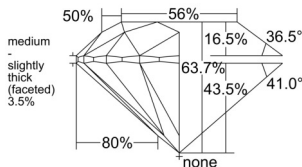

GIA®

FACSIMILE

GIA REPORT 5553205806

Verify this report at GIA.edu

GIA NATURAL DIAMOND DOSSIER®

May 07, 2026
GIA Report Number 5553205806
Shape and Cutting Style ..... Round Brilliant
Measurements ..... 4.52 - 4.56 x 2.89 mm

GRADING RESULTS

Carat Weight ..... 0.37 carat
Color Grade ..... G
Clarity Grade VS1
Cut Grade ..... Excellent

ADDITIONAL GRADING INFORMATION

Polish ..... Excellent
Symmetry ..... Excellent
Fluorescence ..... None
Clarity Characteristics ..... Feather, Pinpoint
Inscription(s): GIA 5553205806

PROPORTIONS

GRADING SCALES

GIA COLOR SCALE	GIA CLARITY SCALE	GIA CUT SCALE
Colorless	Flawless	Excellent
Near Colorless	Internally Flawless	
Faint	VVS₁	Very Good
Very Light	VVS₂	
Light	VS₁	Good
	VS₂	
	S₁	Fair
	S₂	
	I₁	Poor
	I₂	
	I₃