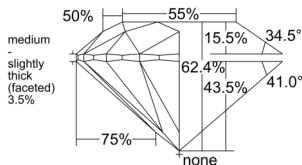

GIA®

FACSIMILE

GIA REPORT 5553210745

Verify this report at GIA.edu

GIA NATURAL DIAMOND DOSSIER®

May 13, 2026
GIA Report Number 5553210745
Shape and Cutting Style ..... Round Brilliant
Measurements ..... 4.26 - 4.29 x 2.67 mm

GRADING RESULTS

Carat Weight ..... 0.30 carat
Color Grade ..... D
Clarity Grade S11
Cut Grade ..... Excellent

ADDITIONAL GRADING INFORMATION

Polish ..... Excellent
Symmetry ..... Very Good
Fluorescence ..... Faint
Clarity Characteristics ..... Crystal
Inscription(s): GIA 5553210745

PROPORTIONS

GRADING SCALES

GIA COLOR SCALE	GIA CLARITY SCALE	GIA CUT SCALE
COLOURLESS	FLAWLESS	EXCELLENT
D	INTERNALLY FLAWLESS	
E	VVS₁	VERY GOOD
F		
G	VS₁	GOOD
H		
I	SI₁	FAIR
J		
K	I₁	POOR
L		
M	I₂	
N		
O	I₃	
P		
Q		
R		
S		
T		
U		
V		
W		
X		
Y		
Z