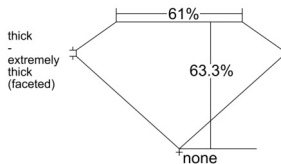

GIA®

FACSIMILE

GIA REPORT 5553212928

Verify this report at GIA.edu

GIA NATURAL DIAMOND DOSSIER®

May 14, 2026
GIA Report Number 5553212928
Shape and Cutting Style ..... Pear Brilliant
Measurements ..... 6.59 x 4.44 x 2.81 mm

GRADING RESULTS

Carat Weight ..... 0.50 carat
Color Grade ..... F
Clarity Grade VS1

ADDITIONAL GRADING INFORMATION

Polish ..... Excellent
Symmetry ..... Excellent
Fluorescence ..... None
Clarity Characteristics ..... Cloud, Needle
Inscription(s): GIA 5553212928

PROPORTIONS

Profile not to actual proportions

GRADING SCALES

GIA COLOR SCALE		GIA CLARITY SCALE	
COLORLESS	D	VERY VERY SLIGHTLY INCLUDED	FLAWLESS
	E		INTERNALLY FLAWLESS
	F		VVS₁
	G		VVS₂
	H		VS₁
	I		VS₂
	J		SI₁
	K		SI₂
	L		I₁
	M		I₂
NEAR COLORLESS	N	SLIGHTLY INCLUDED	I₃
	O		
	P		
	Q		
FAINT	R		
	S		
	T		
	U		
VERY LIGHT	V		
	W		
	X		
	Y		
LIGHT	Z