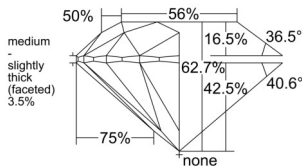

GIA®

FACSIMILE

GIA REPORT 5553212980

Verify this report at gia.edu

GIA NATURAL DIAMOND DOSSIER®

May 13, 2026
GIA Report Number 5553212980
Shape and Cutting Style ..... Round Brilliant
Measurements ..... 5.36 - 5.38 x 3.36 mm

GRADING RESULTS

Carat Weight ..... 0.60 carat
Color Grade ..... G
Clarity Grade S11
Cut Grade ..... Excellent

ADDITIONAL GRADING INFORMATION

Polish ..... Excellent
Symmetry ..... Excellent
Fluorescence ..... None
Clarity Characteristics ..... Crystal, Cloud
Inscription(s): GIA 5553212980

PROPORTIONS

GRADING SCALES

GIA COLOR SCALE	GIA CLARITY SCALE	GIA CUT SCALE
COLOURLESS	FLAWLESS	EXCELLENT
D	INTERNALLY FLAWLESS	
E	VVS₁	VERY GOOD
F		
G	VVS₂	
H	VS₁	GOOD
I		
J	VS₂	
K	SI₁	FAIR
L		
M	SI₂	
N	I₁	POOR
O		
P	I₂	
Q	I₃	
R		
S		
T		
U		
V		
W		
X		
Y		
Z