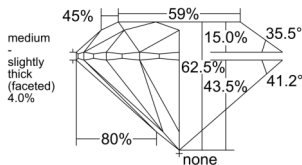

GIA®

FACSIMILE

GIA REPORT 5553215144

Verify this report at GIA.edu

GIA NATURAL DIAMOND DOSSIER®

May 09, 2026
GIA Report Number 5553215144
Shape and Cutting Style ..... Round Brilliant
Measurements ..... 5.63 - 5.68 x 3.53 mm

GRADING RESULTS

Carat Weight ..... 0.70 carat
Color Grade ..... G
Clarity Grade VS2
Cut Grade ..... Excellent

ADDITIONAL GRADING INFORMATION

Polish ..... Excellent
Symmetry ..... Excellent
Fluorescence ..... None
Clarity Characteristics..... Crystal, Needle
Inscription(s): GIA 5553215144

PROPORTIONS

Profile to actual proportions