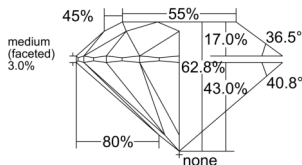

GIA®

FACSIMILE

GIA REPORT 5553215244

Verify this report at GIA.edu

GIA NATURAL DIAMOND DOSSIER®

May 14, 2026
GIA Report Number 5553215244
Shape and Cutting Style ..... Round Brilliant
Measurements ..... 4.52 - 4.54 x 2.84 mm

GRADING RESULTS

Carat Weight ..... 0.35 carat
Color Grade ..... F
Clarity Grade SI2
Cut Grade ..... Excellent

ADDITIONAL GRADING INFORMATION

Polish ..... Excellent
Symmetry ..... Excellent
Fluorescence ..... None
Clarity Characteristics ..... Cloud
Inscription(s): GIA 5553215244

PROPORTIONS

Profile to actual proportions

GRADING SCALES

GIA COLOR SCALE	GIA CLARITY SCALE	GIA CUT SCALE	
D	FLAWLESS	EXCELLENT	
E	INTERNALLY FLAWLESS		
F		VVS₁	VERY GOOD
G	VVS₂		
H	VS₁	GOOD	
I	VS₂		
J	SI₁	FAIR	
K	SI₂		
L	I₁	POOR	
M	I₂		
N	I₃		
O			
P			
Q			
R			
S			
T			
U			
V			
W			
X			
Y			
Z