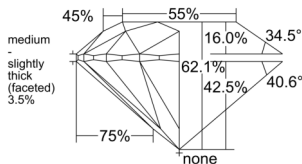

GIA®

FACSIMILE

GIA REPORT 5553218066

Verify this report at GIA.edu

GIA NATURAL DIAMOND DOSSIER®

May 13, 2026
GIA Report Number 5553218066
Shape and Cutting Style ..... Round Brilliant
Measurements ..... 4.59 - 4.63 x 2.86 mm

GRADING RESULTS

Carat Weight ..... 0.37 carat
Color Grade ..... E
Clarity Grade SI2
Cut Grade ..... Excellent

ADDITIONAL GRADING INFORMATION

Polish ..... Excellent
Symmetry ..... Excellent
Fluorescence ..... None
Clarity Characteristics ..... Cloud
Inscription(s): GIA 5553218066

PROPORTIONS

GRADING SCALES

GIA COLOR SCALE	GIA CLARITY SCALE	GIA CUT SCALE	
D	FLAWLESS	EXCELLENT	
E	INTERNALLY FLAWLESS		
F		VVS₁	VERY GOOD
G	VVS₂		
H	VS₁	GOOD	
I	VS₂		
J	SI₁	FAIR	
K	SI₂		
L	I₁	POOR	
M	I₂		
N	I₃		
O			
P			
Q			
R			
S			
T			
U			
V			
W			
X			
Y			
Z