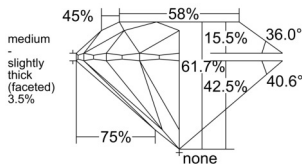

GIA®

FACSIMILE

GIA REPORT 5553219386

Verify this report at GIA.edu

GIA NATURAL DIAMOND DOSSIER®

May 11, 2026
GIA Report Number 5553219386
Shape and Cutting Style ..... Round Brilliant
Measurements ..... 5.69 - 5.73 x 3.52 mm

GRADING RESULTS

Carat Weight ..... 0.71 carat
Color Grade L
Clarity Grade VS1
Cut Grade ..... Excellent

ADDITIONAL GRADING INFORMATION

Polish ..... Excellent
Symmetry ..... Excellent
Fluorescence ..... None
Clarity Characteristics ..... Feather, Cloud
Inscription(s): GIA 5553219386

PROPORTIONS

Profile to actual proportions

GRADING SCALES

GIA COLOR SCALE	GIA CLARITY SCALE	GIA CUT SCALE	
D	FLAWLESS	EXCELLENT	
E	INTERNALLY FLAWLESS		
F		VVS₁	VERY GOOD
G	VVS₂		
H	VS₁	GOOD	
I	VS₂		
J	SI₁	FAIR	
K	SI₂		
L	I₁	POOR	
M			
N			
O	I₂		
P			
Q			
R	I₃		
S			
T			
U			
V			
W			
X			
Y			
Z