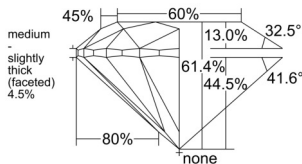

GIA®

FACSIMILE

GIA REPORT 5553225427

Verify this report at GIA.edu

GIA NATURAL DIAMOND DOSSIER®

May 12, 2026
GIA Report Number 5553225427
Shape and Cutting Style ..... Round Brilliant
Measurements ..... 4.85 - 4.88 x 2.98 mm

GRADING RESULTS

Carat Weight ..... 0.43 carat
Color Grade ..... G
Clarity Grade VVS1
Cut Grade ..... Excellent

ADDITIONAL GRADING INFORMATION

Polish ..... Excellent
Symmetry ..... Excellent
Fluorescence ..... Faint
Clarity Characteristics..... Needle, Cloud, Pinpoint
Inscription(s): GIA 5553225427

PROPORTIONS

Profile to actual proportions