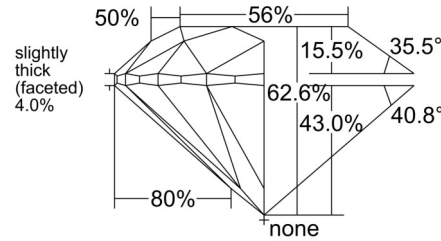

GIA NATURAL DIAMOND GRADING REPORT

May 11, 2026
GIA Report Number 5553226013
Shape and Cutting Style Round Brilliant
Measurements 8.00 - 8.03 x 5.02 mm

GRADING RESULTS

Carat Weight 2.01 carat
Color Grade G
Clarity Grade VS1
Cut Grade Excellent

ADDITIONAL GRADING INFORMATION

Polish Excellent
Symmetry Excellent
Fluorescence None
Inscription(s): GIA 5553226013

PROPORTIONS

Profile to actual proportions

CLARITY CHARACTERISTICS

KEY TO SYMBOLS*

- Feather
- Cloud
- Pinpoint

* Red symbols denote internal characteristics (inclusions). Green or black symbols denote external characteristics (blemishes). Diagram is an approximate representation of the diamond, and symbols shown indicate type, position, and approximate size of clarity characteristics. All clarity characteristics may not be shown. Details of finish are not shown.