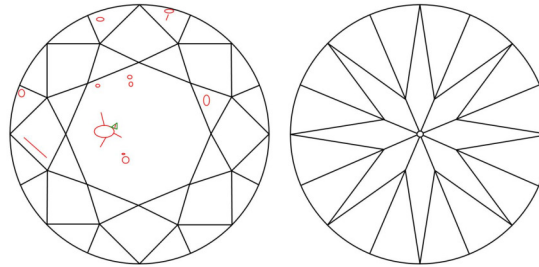

**GIA NATURAL DIAMOND GRADING REPORT**

May 11, 2026  
 GIA Report Number ..... 5553226824  
 Shape and Cutting Style ..... Round Brilliant  
 Measurements ..... 6.22 - 6.29 x 3.99 mm

**GRADING RESULTS**

Carat Weight ..... 1.01 carat  
 Color Grade ..... K  
 Clarity Grade ..... SI2  
 Cut Grade ..... Very Good

**ADDITIONAL GRADING INFORMATION**

Polish ..... Very Good  
 Symmetry ..... Very Good  
 Fluorescence ..... Strong Blue  
 Inscription(s): GIA 5553226824  
**Comments:** Pinpoints are not shown.

**PROPORTIONS**

Profile to actual proportions

**CLARITY CHARACTERISTICS**

**KEY TO SYMBOLS\***

- Crystal
- ~ Feather
- ◐ Cavity

\* Red symbols denote internal characteristics (inclusions). Green or black symbols denote external characteristics (blemishes). Diagram is an approximate representation of the diamond, and symbols shown indicate type, position, and approximate size of clarity characteristics. All clarity characteristics may not be shown. Details of finish are not shown.