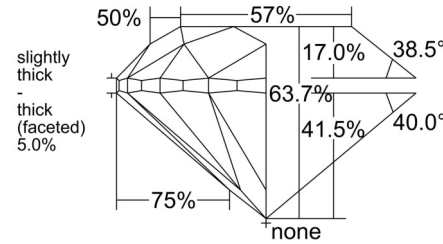

**GIA NATURAL DIAMOND GRADING REPORT**

May 11, 2026  
 GIA Report Number ..... 5553226824  
 Shape and Cutting Style ..... Round Brilliant  
 Measurements ..... 6.22 - 6.29 x 3.99 mm

**GRADING RESULTS**

Carat Weight ..... 1.01 carat  
 Color Grade ..... K  
 Clarity Grade ..... SI2  
 Cut Grade ..... Very Good

**ADDITIONAL GRADING INFORMATION**

Polish ..... Very Good  
 Symmetry ..... Very Good  
 Fluorescence ..... Strong Blue  
 Inscription(s): GIA 5553226824  
**Comments:** Pinpoints are not shown.

**PROPORTIONS**

Profile to actual proportions

**CLARITY CHARACTERISTICS**

**KEY TO SYMBOLS\***

- Crystal
- ~ Feather
- ◐ Cavity

\* Red symbols denote internal characteristics (inclusions). Green or black symbols denote external characteristics (blemishes). Diagram is an approximate representation of the diamond, and symbols shown indicate type, position, and approximate size of clarity characteristics. All clarity characteristics may not be shown. Details of finish are not shown.