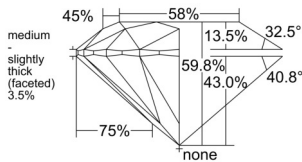

GIA®

FACSIMILE

GIA REPORT 5553230716

Verify this report at GIA.edu

GIA NATURAL DIAMOND DOSSIER®

May 12, 2026
GIA Report Number 5553230716
Shape and Cutting Style ..... Round Brilliant
Measurements ..... 5.35 - 5.37 x 3.21 mm

GRADING RESULTS

Carat Weight ..... 0.56 carat
Color Grade ..... D
Clarity Grade VVS1
Cut Grade ..... Excellent

ADDITIONAL GRADING INFORMATION

Polish ..... Excellent
Symmetry ..... Excellent
Fluorescence ..... None
Clarity Characteristics ..... Pinpoint
Inscription(s): GIA 5553230716

PROPORTIONS

Profile to actual proportions