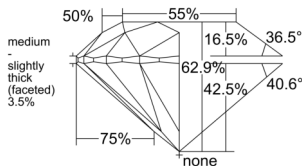

GIA®

FACSIMILE

GIA REPORT 5553236568

Verify this report at GIA.edu

GIA NATURAL DIAMOND DOSSIER®

May 12, 2026
GIA Report Number 5553236568
Shape and Cutting Style ..... Round Brilliant
Measurements ..... 4.66 - 4.69 x 2.94 mm

GRADING RESULTS

Carat Weight ..... 0.40 carat
Color Grade ..... D
Clarity Grade SI2
Cut Grade ..... Excellent

ADDITIONAL GRADING INFORMATION

Polish ..... Excellent
Symmetry ..... Excellent
Fluorescence ..... None
Clarity Characteristics ..... Cloud, Crystal
Inscription(s): GIA 5553236568

PROPORTIONS

Profile to actual proportions

GRADING SCALES

GIA COLOR SCALE	GIA CLARITY SCALE	GIA CUT SCALE	
D	FLAWLESS	EXCELLENT	
E	INTERNALLY FLAWLESS		
F		VVS₁	VERY GOOD
G	VVS₂		
H	VS₁	GOOD	
I	VS₂		
J	SI₁	FAIR	
K	SI₂		
L	I₁	POOR	
M	I₂		
N	I₃		
O			
P			
Q			
R			
S			
T			
U			
V			
W			
X			
Y			
Z