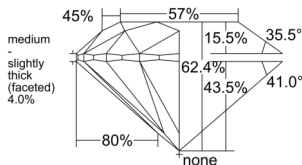

GIA®

FACSIMILE

GIA REPORT 5553238060

Verify this report at GIA.edu

GIA NATURAL DIAMOND DOSSIER®

May 12, 2026
GIA Report Number 5553238060
Shape and Cutting Style ..... Round Brilliant
Measurements ..... 5.32 - 5.33 x 3.33 mm

GRADING RESULTS

Carat Weight ..... 0.58 carat
Color Grade ..... F
Clarity Grade VS1
Cut Grade ..... Excellent

ADDITIONAL GRADING INFORMATION

Polish ..... Excellent
Symmetry ..... Excellent
Fluorescence ..... None
Clarity Characteristics..... Crystal, Feather, Pinpoint
Inscription(s): GIA 5553238060

PROPORTIONS

GRADING SCALES

GIA COLOR SCALE	GIA CLARITY SCALE	GIA CUT SCALE	
D	FLAWLESS	EXCELLENT	
E	INTERNALLY FLAWLESS		
F		VVS₁	VERY GOOD
G	VVS₂		
H	VS₁	GOOD	
I	VS₂		
J	SI₁	FAIR	
K	SI₂		
L	I₁	POOR	
M	I₂		
N	I₃		
O			
P			
Q			
R			
S			
T			
U			
V			
W			
X			
Y			
Z