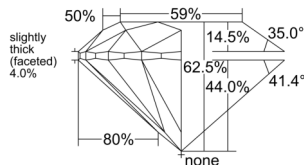

GIA®

FACSIMILE

GIA REPORT

5553242538

Verify this report at GIA.edu

GIA NATURAL DIAMOND DOSSIER®

May 14, 2026
GIA Report Number 5553242538
Shape and Cutting Style ..... Round Brilliant
Measurements ..... 4.45 - 4.48 x 2.79 mm

GRADING RESULTS

Carat Weight ..... 0.34 carat
Color Grade ..... K
Clarity Grade VS1
Cut Grade ..... Excellent

ADDITIONAL GRADING INFORMATION

Polish ..... Excellent
Symmetry ..... Excellent
Fluorescence ..... None
Clarity Characteristics ..... Feather
Inscription(s): GIA 5553242538

PROPORTIONS

Profile to actual proportions