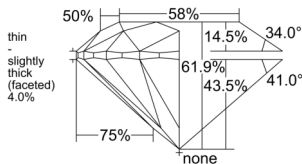

GIA®

FACSIMILE

GIA REPORT 5553244753

Verify this report at GIA.edu

GIA NATURAL DIAMOND DOSSIER®

May 15, 2026
GIA Report Number 5553244753
Shape and Cutting Style ..... Round Brilliant
Measurements ..... 4.26 - 4.31 x 2.65 mm

GRADING RESULTS

Carat Weight ..... 0.30 carat
Color Grade I
Clarity Grade VS1
Cut Grade ..... Excellent

ADDITIONAL GRADING INFORMATION

Polish ..... Excellent
Symmetry ..... Very Good
Fluorescence ..... None
Clarity Characteristics..... Indented Natural, Pinpoint
Inscription(s): GIA 5553244753

PROPORTIONS

Profile to actual proportions

GRADING SCALES

GIA COLOR SCALE	GIA CLARITY SCALE	GIA CUT SCALE	
D	FLAWLESS	EXCELLENT	
E	INTERNALLY FLAWLESS		
F		VVS₁	VERY GOOD
G	VVS₂		
H	VS₁	GOOD	
I	VS₂		
J	SI₁	FAIR	
K	SI₂		
L	I₁	POOR	
M	I₂		
N	I₃		
O			
P			
Q			
R			
S			
T			
U			
V			
W			
X			
Y			
Z