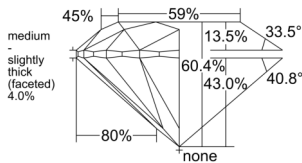

GIA®

FACSIMILE

GIA REPORT 5553248611

Verify this report at GIA.edu

GIA NATURAL DIAMOND DOSSIER®

May 15, 2026
GIA Report Number 5553248611
Shape and Cutting Style ..... Round Brilliant
Measurements ..... 4.55 - 4.58 x 2.76 mm

GRADING RESULTS

Carat Weight ..... 0.35 carat
Color Grade ..... K
Clarity Grade VS1
Cut Grade ..... Excellent

ADDITIONAL GRADING INFORMATION

Polish ..... Excellent
Symmetry ..... Excellent
Fluorescence ..... None
Clarity Characteristics ..... Cloud
Inscription(s): GIA 5553248611

PROPORTIONS

Profile to actual proportions

GRADING SCALES

GIA
COLOR
SCALE

COLORESS	D
	E
	F
	G
	H
	I
	J
NEAR COLORESS	K
	L
FLAINT	M
	N
	O
	P
	R
	S
	T
	U
	V
	W
	X
	Y
LIGHT	Z

GIA
CLARITY
SCALE

	FLAWLESS
	INTERNALLY FLAWLESS
VERY VERY SLIGHTLY INCLUDED	VVS₁
	VVS₂
VERY SLIGHTLY INCLUDED	VS₁
	VS₂
SLIGHTLY INCLUDED	SI₁
	SI₂
INCLUDED	I₁
	I₂
	I₃

GIA
CUT
SCALE

	EXCELLENT
	VERY GOOD
	GOOD
	FAIR
	POOR