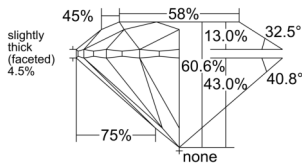

GIA®

FACSIMILE

GIA REPORT 5553249068

Verify this report at GIA.edu

GIA NATURAL DIAMOND DOSSIER®

May 15, 2026
GIA Report Number 5553249068
Shape and Cutting Style ..... Round Brilliant
Measurements ..... 4.51 - 4.53 x 2.74 mm

GRADING RESULTS

Carat Weight ..... 0.34 carat
Color Grade L
Clarity Grade VS1
Cut Grade ..... Excellent

ADDITIONAL GRADING INFORMATION

Polish ..... Excellent
Symmetry ..... Excellent
Fluorescence ..... None
Clarity Characteristics ..... Cloud, Pinpoint
Inscription(s): GIA 5553249068

PROPORTIONS

Profile to actual proportions