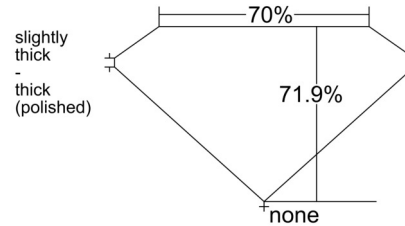

GIA NATURAL DIAMOND GRADING REPORT

May 22, 2026
GIA Report Number 5553268885
Shape and Cutting Style Square Modified Brilliant
Measurements 7.60 x 7.60 x 5.46 mm

GRADING RESULTS

Carat Weight 2.63 carat
Color Grade F
Clarity Grade VS2

Profile not to actual proportions

CLARITY CHARACTERISTICS

KEY TO SYMBOLS*

- Cloud
- Pinpoint

GRADING SCALES

GIA COLOR SCALE		GIA CLARITY SCALE	
COLOURLESS	D	VERY VERY SLIGHTLY INCLUDED	FLAWLESS
	E		INTERNALLY FLAWLESS
	F		VVS ₁
NEAR COLOURLESS	G	VERY SLIGHTLY INCLUDED	VVS ₂
	H		VS ₁
	I		VS ₂
FANT	J	SLIGHTLY INCLUDED	SI ₁
	K		SI ₂
	L		I ₁
VERY LIGHT	M	INCLUDED	I ₂
	N		I ₃
	O		
LIGHT	P		
	Q		
	R		
	S		
	T		
	U		
	V		
W			
X			
Y			
Z			

* Red symbols denote internal characteristics (inclusions). Green or black symbols denote external characteristics (blemishes). Diagram is an approximate representation of the diamond, and symbols shown indicate type, position, and approximate size of clarity characteristics. All clarity characteristics may not be shown. Details of finish are not shown.