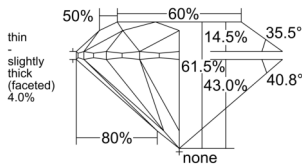

GIA®

FACSIMILE

GIA REPORT 5553270532

Verify this report at GIA.edu

GIA NATURAL DIAMOND DOSSIER®

May 16, 2026
GIA Report Number 5553270532
Shape and Cutting Style ..... Round Brilliant
Measurements ..... 4.87 - 4.91 x 3.01 mm

GRADING RESULTS

Carat Weight ..... 0.45 carat
Color Grade ..... F
Clarity Grade VS2
Cut Grade ..... Excellent

ADDITIONAL GRADING INFORMATION

Polish ..... Excellent
Symmetry ..... Excellent
Fluorescence ..... None
Clarity Characteristics..... Cloud, Crystal, Indented Natural
Inscription(s): GIA 5553270532

PROPORTIONS

Profile to actual proportions