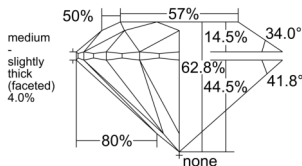

GIA®

FACSIMILE

GIA REPORT 5553272076

Verify this report at GIA.edu

GIA NATURAL DIAMOND DOSSIER®

May 18, 2026
GIA Report Number 5553272076
Shape and Cutting Style ..... Round Brilliant
Measurements ..... 5.08 - 5.10 x 3.19 mm

GRADING RESULTS

Carat Weight ..... 0.50 carat
Color Grade L
Clarity Grade VVS1
Cut Grade ..... Excellent

ADDITIONAL GRADING INFORMATION

Polish ..... Excellent
Symmetry ..... Excellent
Fluorescence ..... None
Clarity Characteristics ..... Feather
Inscription(s): GIA 5553272076

PROPORTIONS

Profile to actual proportions