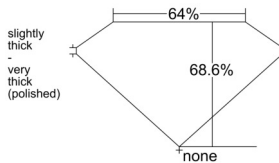

GIA®

FACSIMILE

GIA REPORT 5553273071

Verify this report at GIA.edu

GIA NATURAL DIAMOND DOSSIER®

May 16, 2026
GIA Report Number 5553273071
Shape and Cutting Style ..... Emerald Cut
Measurements ..... 5.58 x 4.00 x 2.74 mm

GRADING RESULTS

Carat Weight ..... 0.62 carat
Color Grade ..... G
Clarity Grade VS1

ADDITIONAL GRADING INFORMATION

Polish ..... Excellent
Symmetry ..... Very Good
Fluorescence ..... Medium Blue
Clarity Characteristics..... Crystal, Pinpoint
Inscription(s): GIA 5553273071

PROPORTIONS

Profile not to actual proportions

GRADING SCALES

GIA COLOR SCALE		GIA CLARITY SCALE			
COLORLESS	D	VERY VERY SLIGHTLY INCLUDED	FLAWLESS		
	E		INTERNALLY FLAWLESS		
	F	VERY SLIGHTLY INCLUDED	VS₁		
	G		VS₂		
	H		VS₁		
	NEAR COLORLESS	I	SLIGHTLY INCLUDED	VS₂	
		J		SI₁	
		FAINT	K	INCLUDED	SI₂
			L		I₁
			M		I₂
VERT LIGHT	N	LIGHT	I₃		
	O				
	P				
	Q				
	R