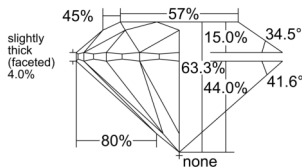

GIA®

FACSIMILE

GIA REPORT 5553273470

Verify this report at GIA.edu

GIA NATURAL DIAMOND DOSSIER®

May 19, 2026
GIA Report Number 5553273470
Shape and Cutting Style ..... Round Brilliant
Measurements ..... 4.66 - 4.69 x 2.96 mm

GRADING RESULTS

Carat Weight ..... 0.40 carat
Color Grade ..... J
Clarity Grade VS1
Cut Grade ..... Excellent

ADDITIONAL GRADING INFORMATION

Polish ..... Excellent
Symmetry ..... Excellent
Fluorescence ..... None
Clarity Characteristics..... Feather, Needle, Pinpoint
Inscription(s): GIA 5553273470

PROPORTIONS

Profile to actual proportions