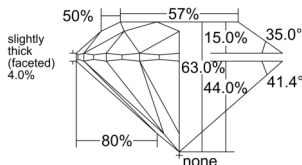

GIA®

FACSIMILE

GIA REPORT 5553281431

Verify this report at GIA.edu

GIA NATURAL DIAMOND DOSSIER®

May 18, 2026
GIA Report Number 5553281431
Shape and Cutting Style ..... Round Brilliant
Measurements ..... 5.61 - 5.66 x 3.55 mm

GRADING RESULTS

Carat Weight ..... 0.70 carat
Color Grade ..... K
Clarity Grade S11
Cut Grade ..... Excellent

ADDITIONAL GRADING INFORMATION

Polish ..... Excellent
Symmetry ..... Excellent
Fluorescence ..... None
Clarity Characteristics ..... Crystal, Cloud
Inscription(s): GIA 5553281431

PROPORTIONS

Profile to actual proportions