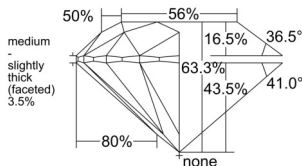

GIA®

FACSIMILE

GIA REPORT 5553283215

Verify this report at GIA.edu

GIA NATURAL DIAMOND DOSSIER®

May 18, 2026
GIA Report Number 5553283215
Shape and Cutting Style ..... Round Brilliant
Measurements ..... 5.26 - 5.31 x 3.35 mm

GRADING RESULTS

Carat Weight ..... 0.58 carat
Color Grade ..... J
Clarity Grade VS2
Cut Grade ..... Excellent

ADDITIONAL GRADING INFORMATION

Polish ..... Excellent
Symmetry ..... Excellent
Fluorescence ..... Faint
Clarity Characteristics ..... Crystal
Inscription(s): GIA 5553283215

PROPORTIONS

GRADING SCALES

GIA COLOR SCALE

COLORLESS	D
	E
	F
	G
	H
	I
	J
NEAR COLORLESS	K
	L
FAIN	M
	N
	O
	P
VERY LIGHT	Q
	R
	S
	T
	U
	V
	W
	X
	Y
LIGHT	Z

GIA CLARITY SCALE

FLAWLESS	INTERNAL FLAWLESS	
		FLAWLESS
VERY VERY SLIGHTLY INCLUDED	VVS₁	
	VVS₂	
VERY SLIGHTLY INCLUDED	VS₁	
	VS₂	
SLIGHTLY INCLUDED	SI₁	
	SI₂	
INCLUDED	I₁	
	I₂	
	I₃	

GIA CUT SCALE

EXCELLENT
VERY GOOD
GOOD
FAIR
POOR