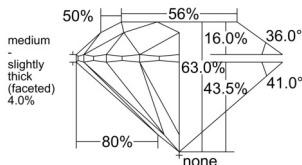

GIA®

FACSIMILE

GIA NATURAL DIAMOND DOSSIER®

May 19, 2026
GIA Report Number 5553284556
Shape and Cutting Style ..... Round Brilliant
Measurements ..... 4.68 - 4.71 x 2.96 mm

GRADING RESULTS

Carat Weight ..... 0.40 carat
Color Grade ..... K
Clarity Grade VS1
Cut Grade ..... Very Good

ADDITIONAL GRADING INFORMATION

Polish ..... Very Good
Symmetry ..... Excellent
Fluorescence ..... Faint
Clarity Characteristics..... Crystal, Pinpoint
Inscription(s): GIA 5553284556

GIA REPORT 5553284556

Verify this report at GIA.edu

PROPORTIONS

Profile to actual proportions