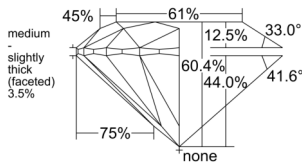

GIA®

FACSIMILE

GIA REPORT 5553284756

Verify this report at GIA.edu

GIA NATURAL DIAMOND DOSSIER®

May 19, 2026
GIA Report Number 5553284756
Shape and Cutting Style ..... Round Brilliant
Measurements ..... 4.33 - 4.35 x 2.62 mm

GRADING RESULTS

Carat Weight ..... 0.30 carat
Color Grade ..... J
Clarity Grade VS1
Cut Grade ..... Excellent

ADDITIONAL GRADING INFORMATION

Polish ..... Excellent
Symmetry ..... Excellent
Fluorescence ..... Faint
Clarity Characteristics ..... Cloud
Inscription(s): GIA 5553284756

PROPORTIONS

Profile to actual proportions

GRADING SCALES

GIA COLOR SCALE	GIA CLARITY SCALE	GIA CUT SCALE	
D	FLAWLESS	EXCELLENT	
E	INTERNALLY FLAWLESS		
F		VVS₁	VERY GOOD
G	VVS₂		
H	VS₁	GOOD	
I	VS₂		
J	SI₁	FAIR	
K	SI₂		
L	I₁	POOR	
M	I₂		
N	I₃		
O			
P			
Q			
R			
S			
T			
U			
V			
W			
X			
Y			
Z