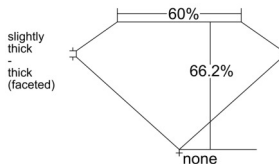

GIA®

FACSIMILE

GIA REPORT 5553285690

Verify this report at GIA.edu

GIA NATURAL DIAMOND DOSSIER®

May 18, 2026
GIA Report Number 5553285690
Shape and Cutting Style ..... Oval Brilliant
Measurements ..... 7.81 x 4.57 x 3.02 mm

GRADING RESULTS

Carat Weight ..... 0.71 carat
Color Grade ..... D
Clarity Grade VS2

ADDITIONAL GRADING INFORMATION

Polish ..... Excellent
Symmetry ..... Excellent
Fluorescence ..... Medium Blue
Clarity Characteristics ..... Feather, Crystal
Inscription(s): GIA 5553285690, MOVÁL®

PROPORTIONS

Profile not to actual proportions

GRADING SCALES

GIA COLOR SCALE		GIA CLARITY SCALE			
COLORLESS	D	VERY VERY SLIGHTLY INCLUDED	FLAWLESS		
	E		INTERNALLY FLAWLESS		
	F	VERY SLIGHTLY INCLUDED	VVS₁		
	G		VVS₂		
	H		VS₁		
	NEAR COLORLESS	I	SLIGHTLY INCLUDED	VS₂	
		J		SI₁	
		FAINT	K	INCLUDED	SI₂
			L		I₁
			M		I₂
VERT LIGHT	N	LIGHT	I₃		
	O				
	P				
	Q				
	R