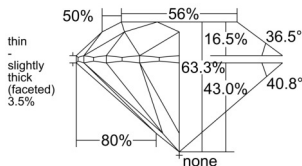

GIA®

FACSIMILE

GIA REPORT 5553285728

Verify this report at GIA.edu

GIA NATURAL DIAMOND DOSSIER®

May 18, 2026
GIA Report Number 5553285728
Shape and Cutting Style ..... Round Brilliant
Measurements ..... 5.01 - 5.05 x 3.18 mm

GRADING RESULTS

Carat Weight ..... 0.50 carat
Color Grade I
Clarity Grade S11
Cut Grade ..... Excellent

ADDITIONAL GRADING INFORMATION

Polish ..... Excellent
Symmetry ..... Excellent
Fluorescence ..... None
Clarity Characteristics ..... Crystal
Inscription(s): GIA 5553285728

PROPORTIONS

GRADING SCALES

GIA COLOR SCALE	GIA CLARITY SCALE	GIA CUT SCALE	
D	FLAWLESS	EXCELLENT	
E	INTERNALLY FLAWLESS		
F		VVS₁	VERY GOOD
G	VVS₂		
H	VS₁	GOOD	
I	VS₂		
J	S1₁	FAIR	
K	S1₂		
L	I₁	POOR	
M	I₂		
N	I₃		
O			
P			
Q			
R			
S			
T			
U			
V			
W			
X			
Y			
Z