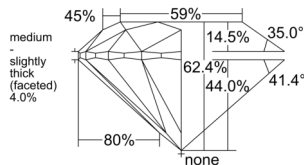

GIA®

FACSIMILE

GIA REPORT

5553286614

Verify this report at GIA.edu

GIA NATURAL DIAMOND DOSSIER®

May 20, 2026
GIA Report Number 5553286614
Shape and Cutting Style ..... Round Brilliant
Measurements ..... 4.81 - 4.84 x 3.01 mm

GRADING RESULTS

Carat Weight ..... 0.43 carat
Color Grade L
Clarity Grade VVS1
Cut Grade ..... Excellent

ADDITIONAL GRADING INFORMATION

Polish ..... Excellent
Symmetry ..... Excellent
Fluorescence ..... Medium Blue
Clarity Characteristics ..... Pinpoint
Inscription(s): GIA 5553286614

PROPORTIONS

Profile to actual proportions