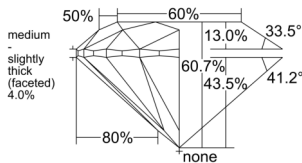

GIA®

FACSIMILE

GIA REPORT 5553287463

Verify this report at GIA.edu

GIA NATURAL DIAMOND DOSSIER®

May 20, 2026
GIA Report Number 5553287463
Shape and Cutting Style ..... Round Brilliant
Measurements ..... 4.55 - 4.58 x 2.77 mm

GRADING RESULTS

Carat Weight ..... 0.35 carat
Color Grade L
Clarity Grade VVS1
Cut Grade ..... Excellent

ADDITIONAL GRADING INFORMATION

Polish ..... Excellent
Symmetry ..... Excellent
Fluorescence ..... None
Clarity Characteristics ..... Pinpoint, Feather
Inscription(s): GIA 5553287463

PROPORTIONS

Profile to actual proportions