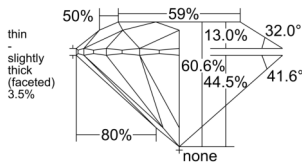

GIA®

FACSIMILE

GIA REPORT 5553287506

Verify this report at GIA.edu

GIA NATURAL DIAMOND DOSSIER®

May 18, 2026
GIA Report Number 5553287506
Shape and Cutting Style ..... Round Brilliant
Measurements ..... 5.79 - 5.82 x 3.52 mm

GRADING RESULTS

Carat Weight ..... 0.71 carat
Color Grade ..... E
Clarity Grade S11
Cut Grade ..... Excellent

ADDITIONAL GRADING INFORMATION

Polish ..... Excellent
Symmetry ..... Excellent
Fluorescence ..... None
Clarity Characteristics..... Crystal, Feather, Cloud
Inspection(s): GIA 5553287506

PROPORTIONS

Profile to actual proportions

GRADING SCALES

GIA COLOR SCALE	GIA CLARITY SCALE	GIA CUT SCALE	
D	FLAWLESS	EXCELLENT	
E	INTERNALLY FLAWLESS		
F		VVS₁	VERY GOOD
G	VVS₂		
H	VS₁	GOOD	
I	VS₂		
J	S1₁	FAIR	
K	S1₂		
L	I₁	POOR	
M	I₂		
N	I₃		
O			
P			
Q			
R			
S			
T			
U			
V			
W			
X			
Y			
Z