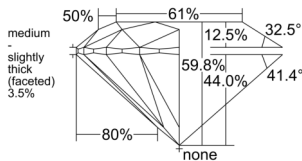

GIA®

FACSIMILE

GIA REPORT 5553287523

Verify this report at GIA.edu

GIA NATURAL DIAMOND DOSSIER®

May 20, 2026
GIA Report Number 5553287523
Shape and Cutting Style ..... Round Brilliant
Measurements ..... 4.34 - 4.37 x 2.61 mm

GRADING RESULTS

Carat Weight ..... 0.30 carat
Color Grade I
Clarity Grade VVS1
Cut Grade ..... Excellent

ADDITIONAL GRADING INFORMATION

Polish ..... Excellent
Symmetry ..... Excellent
Fluorescence ..... None
Clarity Characteristics ..... Pinpoint, Feather
Inscription(s): GIA 5553287523

PROPORTIONS

Profile to actual proportions