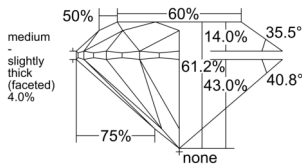

GIA®

FACSIMILE

GIA REPORT 5553319163

Verify this report at GIA.edu

GIA NATURAL DIAMOND DOSSIER®

May 21, 2026
GIA Report Number 5553319163
Shape and Cutting Style ..... Round Brilliant
Measurements ..... 5.40 - 5.45 x 3.32 mm

GRADING RESULTS

Carat Weight ..... 0.61 carat
Color Grade ..... D
Clarity Grade S11
Cut Grade ..... Excellent

ADDITIONAL GRADING INFORMATION

Polish ..... Excellent
Symmetry ..... Excellent
Fluorescence ..... None
Clarity Characteristics..... Crystal, Needle, Feather
Inscription(s): GIA 5553319163

PROPORTIONS

Profile to actual proportions