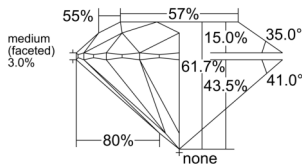

GIA®

FACSIMILE

GIA REPORT 5553320146

Verify this report at GIA.edu

GIA NATURAL DIAMOND DOSSIER®

May 22, 2026
GIA Report Number 5553320146
Shape and Cutting Style ..... Round Brilliant
Measurements ..... 4.44 - 4.46 x 2.75 mm

GRADING RESULTS

Carat Weight ..... 0.33 carat
Color Grade ..... D
Clarity Grade VVS1
Cut Grade ..... Excellent

ADDITIONAL GRADING INFORMATION

Polish ..... Excellent
Symmetry ..... Excellent
Fluorescence ..... None
Clarity Characteristics ..... Pinpoint, Feather
Inscription(s): GIA 5553320146

PROPORTIONS

Profile to actual proportions