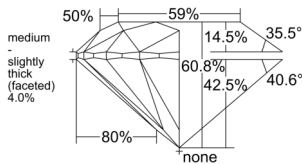

GIA®

FACSIMILE

GIA REPORT 5553323454

Verify this report at GIA.edu

GIA NATURAL DIAMOND DOSSIER®

May 25, 2026
GIA Report Number 5553323454
Shape and Cutting Style ..... Round Brilliant
Measurements ..... 4.72 - 4.75 x 2.88 mm

GRADING RESULTS

Carat Weight ..... 0.40 carat
Color Grade ..... E
Clarity Grade S11
Cut Grade ..... Excellent

ADDITIONAL GRADING INFORMATION

Polish ..... Excellent
Symmetry ..... Excellent
Fluorescence ..... Strong Blue
Clarity Characteristics..... Crystal, Cloud, Feather
Inscription(s): GIA 5553323454

PROPORTIONS

Profile to actual proportions