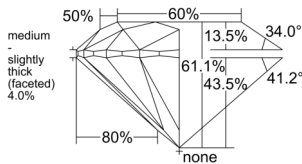

GIA®

FACSIMILE

GIA REPORT 5553325044

Verify this report at GIA.edu

GIA NATURAL DIAMOND DOSSIER®

May 25, 2026
GIA Report Number 5553325044
Shape and Cutting Style ..... Round Brilliant
Measurements ..... 4.44 - 4.48 x 2.72 mm

GRADING RESULTS

Carat Weight ..... 0.33 carat
Color Grade I
Clarity Grade VVS2
Cut Grade ..... Excellent

ADDITIONAL GRADING INFORMATION

Polish ..... Excellent
Symmetry ..... Excellent
Fluorescence ..... None
Clarity Characteristics ..... Needle, Pinpoint
Inscription(s): GIA 5553325044

PROPORTIONS

Profile to actual proportions

GRADING SCALES

GIA COLOR SCALE	GIA CLARITY SCALE	GIA CUT SCALE	
D	FLAWLESS	EXCELLENT	
E	INTERNALLY FLAWLESS		
F		VVS₁	VERY GOOD
G	VVS₂		
H	VS₁	GOOD	
I	VS₂		
J	SI₁	FAIR	
K	SI₂		
L	I₁	POOR	
M			
N			
O	I₂		
P			
Q			
R	I₃		
S			
T			
U			
V			
W			
X			
Y			
Z