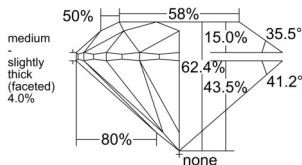

GIA®

FACSIMILE

GIA REPORT 5553326031

Verify this report at GIA.edu

GIA NATURAL DIAMOND DOSSIER®

May 25, 2026
GIA Report Number 5553326031
Shape and Cutting Style ..... Round Brilliant
Measurements ..... 4.26 - 4.29 x 2.67 mm

GRADING RESULTS

Carat Weight ..... 0.30 carat
Color Grade ..... K
Clarity Grade VS1
Cut Grade ..... Excellent

ADDITIONAL GRADING INFORMATION

Polish ..... Excellent
Symmetry ..... Excellent
Fluorescence ..... None
Clarity Characteristics..... Crystal, Cloud, Pinpoint
Inspection(s): GIA 5553326031

PROPORTIONS

GRADING SCALES

GIA COLOR SCALE

COLORLESS	D
	E
	F
	G
	H
	I
	J
NEAR COLORLESS	K
	L
	M
FAIN	N
	O
	P
	Q
	R
	S
	T
	U
	V
	W
	X
	Y
LIGHT	Z

GIA CLARITY SCALE

FLAWLESS	VERY VERY SLIGHTLY INCLUDED	VS₁	VS₂	VS₁	VS₂	SL₁	SL₂	I₁	I₂	I₃		
											FLAWLESS	INTERNALLY FLAWLESS

GIA CUT SCALE

EXCELLENT
VERY GOOD
GOOD
FAIR
POOR