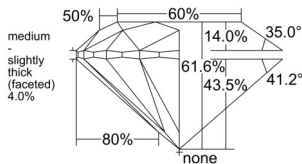

GIA®

FACSIMILE

GIA REPORT 5553327023

Verify this report at GIA.edu

GIA NATURAL DIAMOND DOSSIER®

June 04, 2026
GIA Report Number 5553327023
Shape and Cutting Style ..... Round Brilliant
Measurements ..... 5.66 - 5.70 x 3.50 mm

GRADING RESULTS

Carat Weight ..... 0.70 carat
Color Grade ..... F
Clarity Grade VVS1
Cut Grade ..... Excellent

ADDITIONAL GRADING INFORMATION

Polish ..... Excellent
Symmetry ..... Excellent
Fluorescence ..... None
Clarity Characteristics ..... Pinpoint, Feather
Inscription(s): GIA 5553327023

PROPORTIONS

Profile to actual proportions

GRADING SCALES

GIA COLOR SCALE	GIA CLARITY SCALE	GIA CUT SCALE	
D	FLAWLESS	EXCELLENT	
E	INTERNALLY FLAWLESS		
F		VVS₁	VERY GOOD
G	VVS₂		
H	VS₁	GOOD	
I	VS₂		
J	SI₁	FAIR	
K	SI₂		
L	I₁	POOR	
M	I₂		
N	I₃		
O			
P			
Q			
R			
S			
T			
U			
V			
W			
X			
Y			
Z