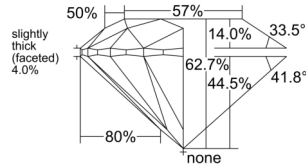

GIA®

FACSIMILE

GIA REPORT 5553329045

Verify this report at GIA.edu

GIA NATURAL DIAMOND DOSSIER®

May 22, 2026
GIA Report Number 5553329045
Shape and Cutting Style ..... Round Brilliant
Measurements ..... 4.78 - 4.80 x 3.00 mm

GRADING RESULTS

Carat Weight ..... 0.42 carat
Color Grade ..... F
Clarity Grade VS2
Cut Grade ..... Excellent

ADDITIONAL GRADING INFORMATION

Polish ..... Excellent
Symmetry ..... Excellent
Fluorescence ..... None
Clarity Characteristics ..... Cloud
Inscription(s): GIA 5553329045

PROPORTIONS

Profile to actual proportions